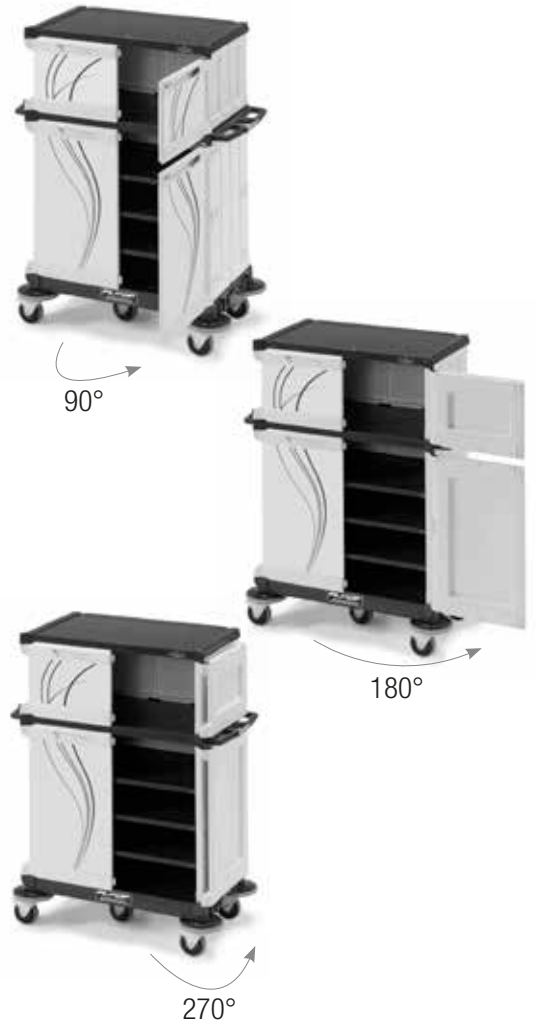

Apertura porta_Door opening

Porte di chiusura con apertura fino a 270° per una massima praticità durante le operazioni di servizio.
Dotate di sistema di chiusura a chiave con doppio bloccaggio.
Doors with a 270° opening for a better and simpler use during cleaning operations.
Equipped with a key locking system with double lock.