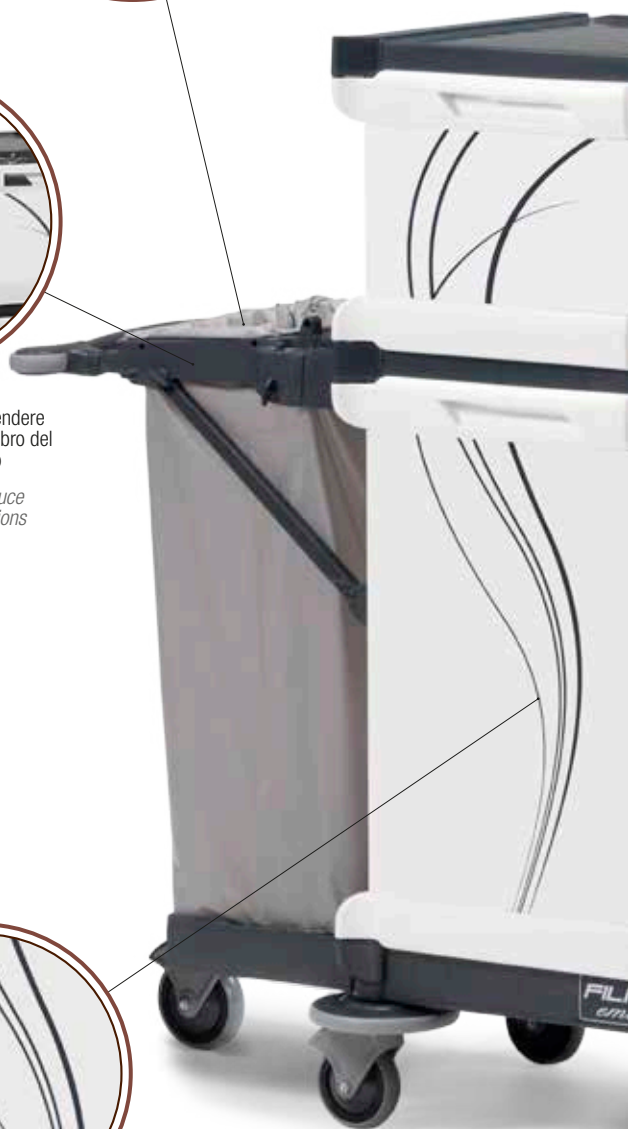

*120 L bag holder
Hygienic and ergonomic thanks to its
push-grip and bumpers*

Porta sacco pieghevole per rendere
minime le dimensioni di ingombro del
carrello in fase di riposo

*Foldable bag holder to reduce
the storage overall dimensions
of the trolley*

Grafica personalizzabile

Customizable design

emotion

Prodotto 100% Made in Italy
High quality 100% Made in Italy product

Porta con sistema di chiusura con chiave estraibile e maniglia ergonomica per apertura
Door with locking system with removable key and with ergonomic hand grip