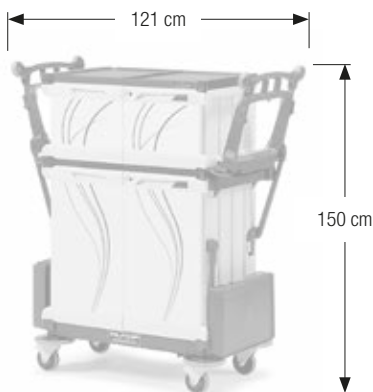

Misure Dimensions

NEW

ie
ard version

Carrello portabiancheria Laundry collection trolley