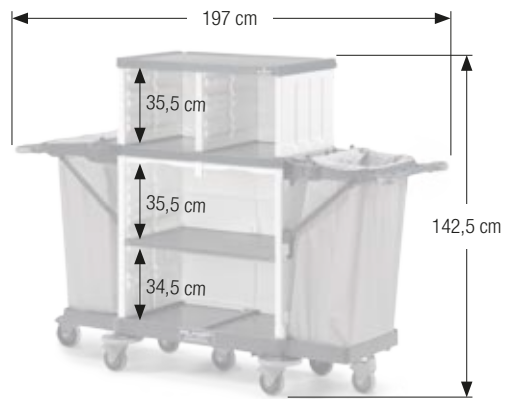

Misure Dimensions

NEW

ie
ard version

Carrello portabiancheria Laundry collection trolley